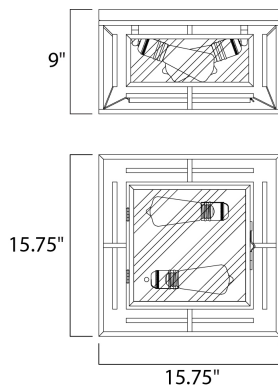

PRODUCT DESCRIPTION

Geometric metal frames finished in Black support panes of clear Seedy glass, provides for a refined restoration look. Add vintage bulbs (not included) to complete the authentic feel of this design.

MEASUREMENTS

DIMENSION : 15.75" L x 15.75" W x 9" H
 MAX OAH : 15.75" W x 1" H
 HANGING WEIGHT : 13.56 lb

LAMPING

INPUT VOLTAGE : 120V
 BULB : 2 x 60W Incandescent E26 Medium , 120W Total
 BULB INCLUDED : (Included)
 DIMMABLE : Yes